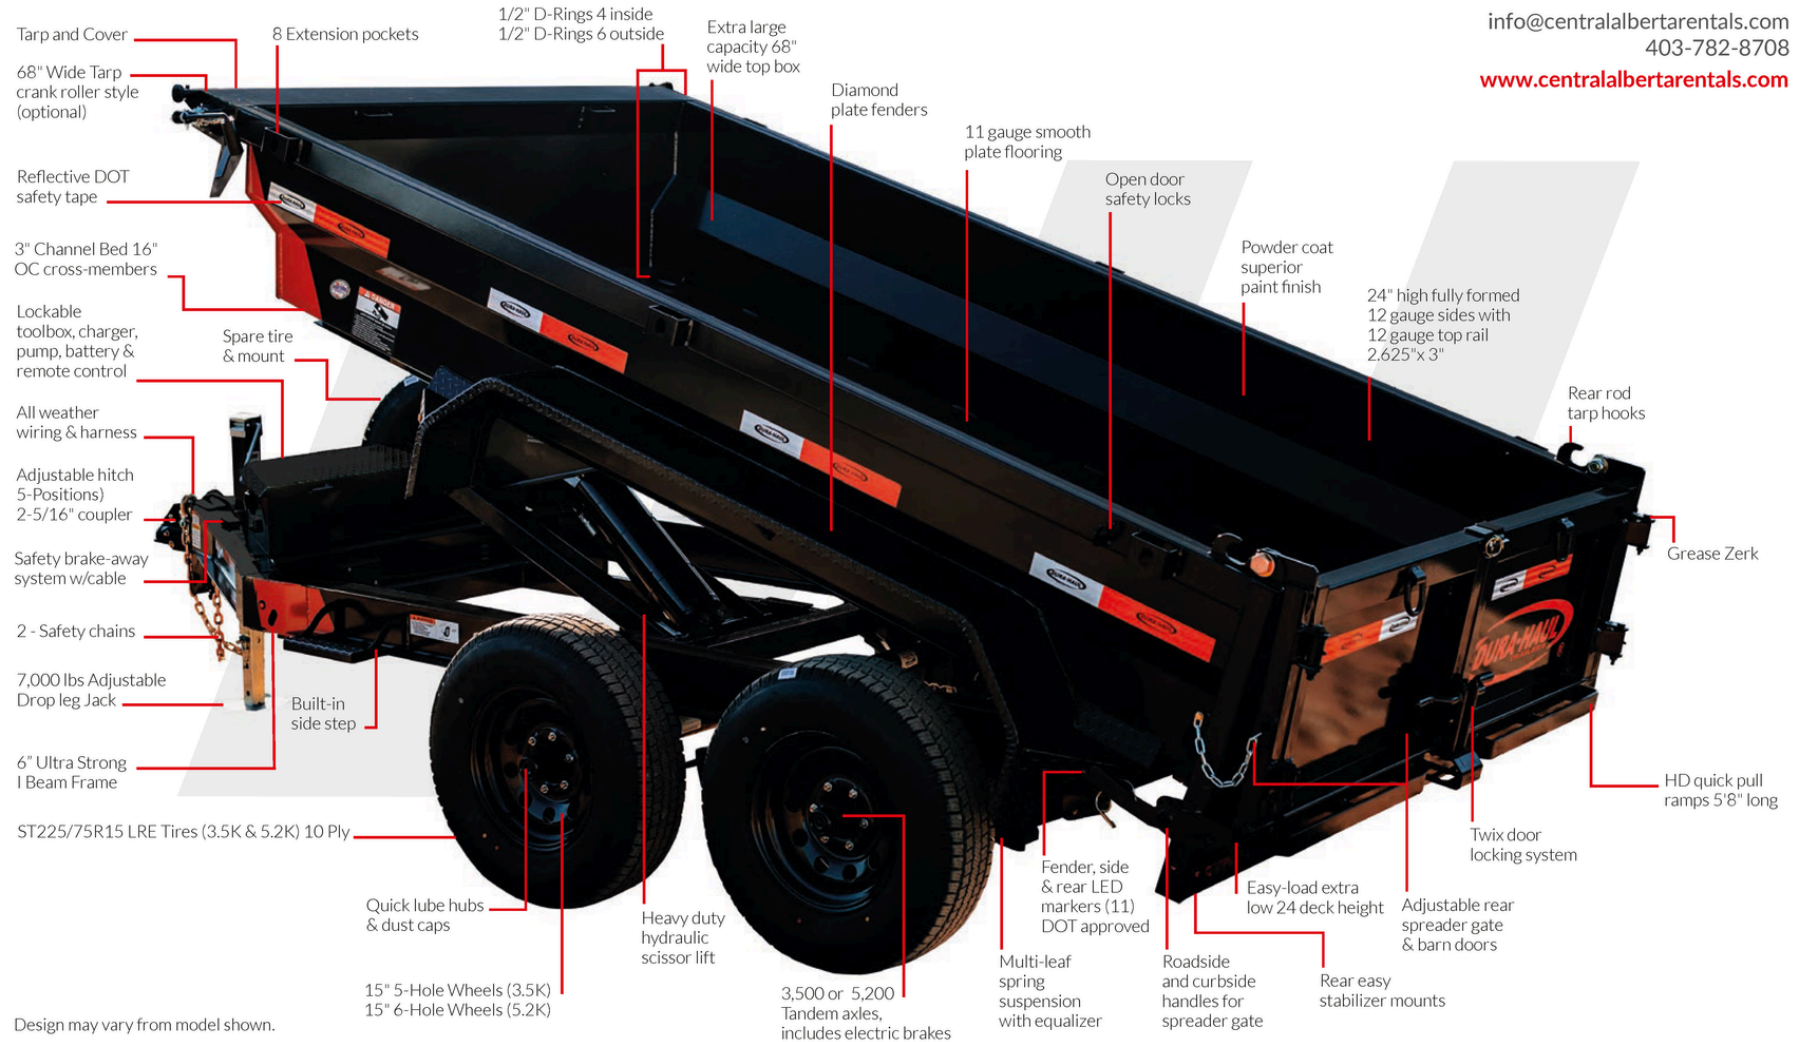

DRS-2S DUMP TRAILER

2FT HIGH - SCISSOR LIFT

info@centralalbertarentals.com
403-782-8708

www.centralalbertarentals.com

WWW.DURHAUL.COM

Size	Axles	Capacity	GVWR	Weight
5' X 10'	3.5 k	3.36 yd³	7,700	2,426 lbs
	5.2 k	3.36 yd³	10,400	2,888 lbs